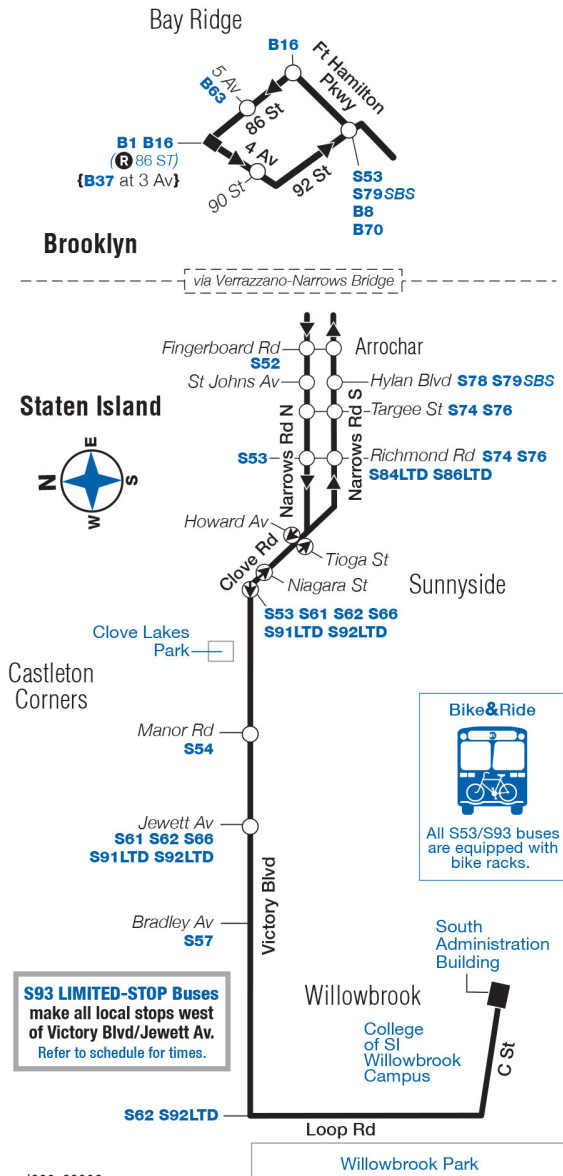

* Trip begins at College Of S.I. Entrance / Victory Bl at this time.

LTD denotes Limited-Stop service.
Bold times denote PM hours.

s93

Bus Timetable New York City Transit

College of Staten Island - Bay Ridge LTD via Verrazano-Narrows / Victory

Limited-Stop Service

Effective January 8, 2023

For accessible subway stations, travel directions and other information:

Visit www.mta.info or call us at 511

si093a20338_cs

S93 MAP LEGEND

- Local/Limited/SBS Bus Transfers:** shown in bold blue type.
- Terminal
- Limited-Stop
- R *STATION NAME* Subway Connection
- ➔ Stops in direction indicated