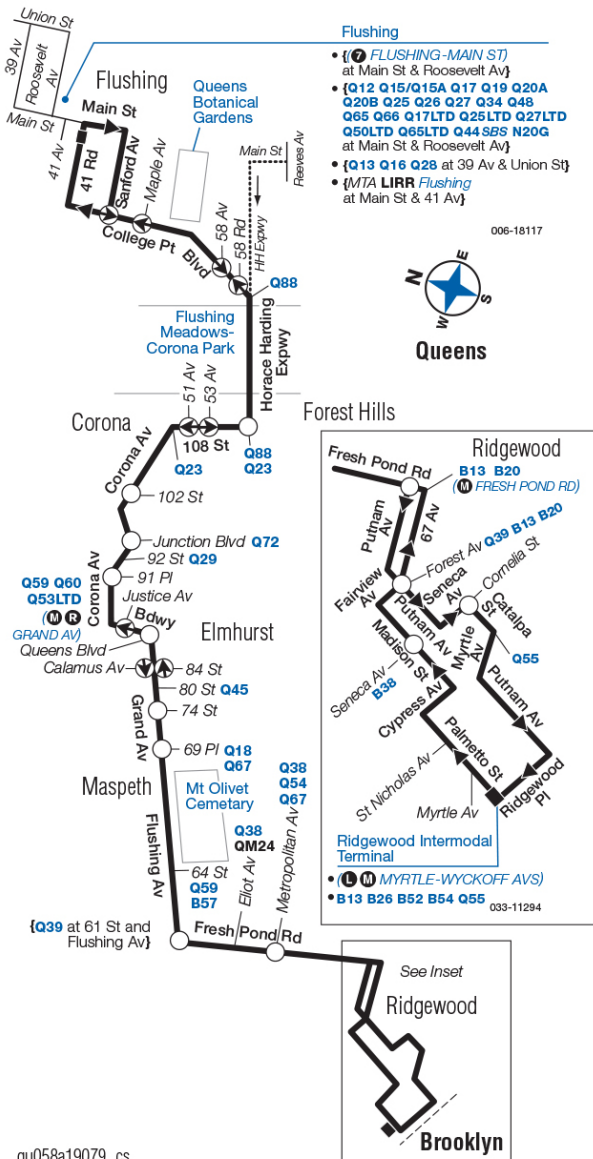

Q58

Bus Timetable New York City Transit

Ridgewood - Flushing via Fresh Pond Rd / Corona Av / College Pt Blvd

Local and Limited-Stop Service

For accessible subway stations, travel directions and other information:

Effective September 4, 2022

Visit www.mta.info or call us at 511

Q58 MAP LEGEND

Local/Limited/SBS Bus Transfers: shown in bold blue type.
Express Bus Transfers: shown in bold black type.

- Terminal
- MTA **LIRR** Railroad Station
- (M) **STATION NAME**
  Subway Connection
- Limited Stop
- ➔ Stops in direction indicated
- ----- Supplemental Service School Days (early PM)