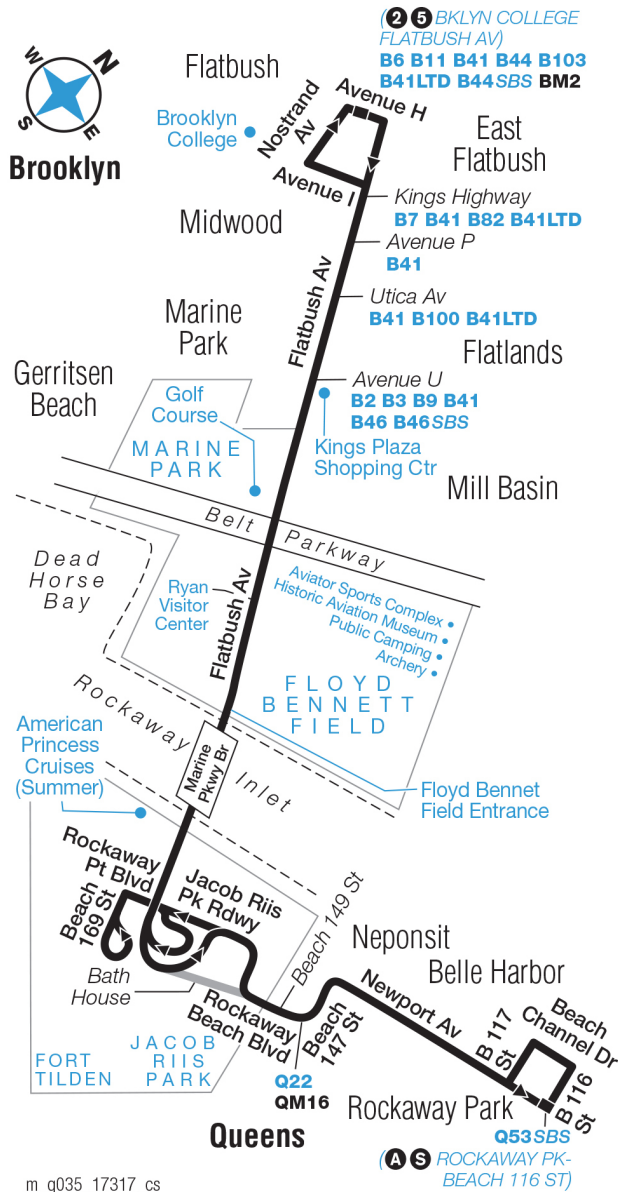

Q35

Bus Timetable
MTA Bus Company

Rockaway Park - Midwood / Brooklyn Coll. Via Flatbush Av / Newport Ave

Local Service

For accessible subway stations, travel directions and other information:

Effective September 4, 2022

Visit www.mta.info or call us at 511

m_q035_17317_cs

Q35 MAP LEGEND

Local/Limited/SBS Bus Transfers: shown in bold blue type.
Express Bus Transfers: shown in bold black type.

- Terminal
- Seasonal Summer Service
- 2 *STATION NAME*
  Subway Connection
- Point of Interest