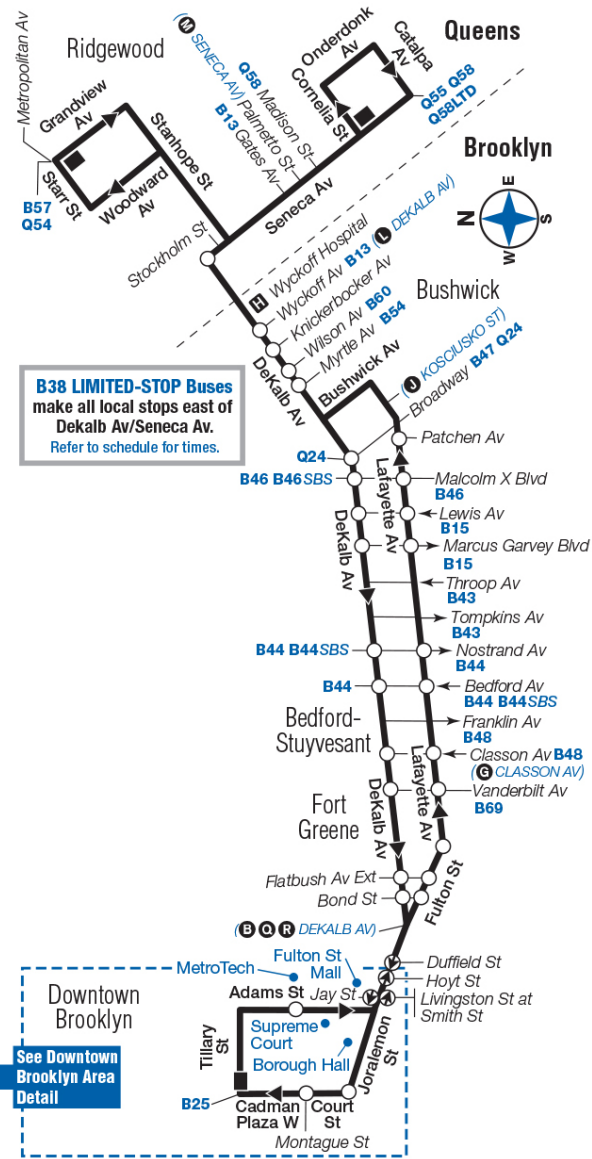

B38

Bus Timetable New York City Transit

Ridgewood - Downtown Brooklyn via DeKalb & Lafayette Av

Local and Limited-Stop Service

Effective June 10, 2021

For accessible subway stations, travel directions and other information:

Visit www.mta.info or call us at 511

ad_obklyn_13261

br038a16123_cs

B38 MAP LEGEND

1. **Local/Limited/SBS Bus Transfers:** shown in bold blue type.
2. Terminal
   - Limited Stop
   - Ⓜ (STATION NAME) Subway Connection
   - ➔ Stops in direction indicated
   - Point of Interest