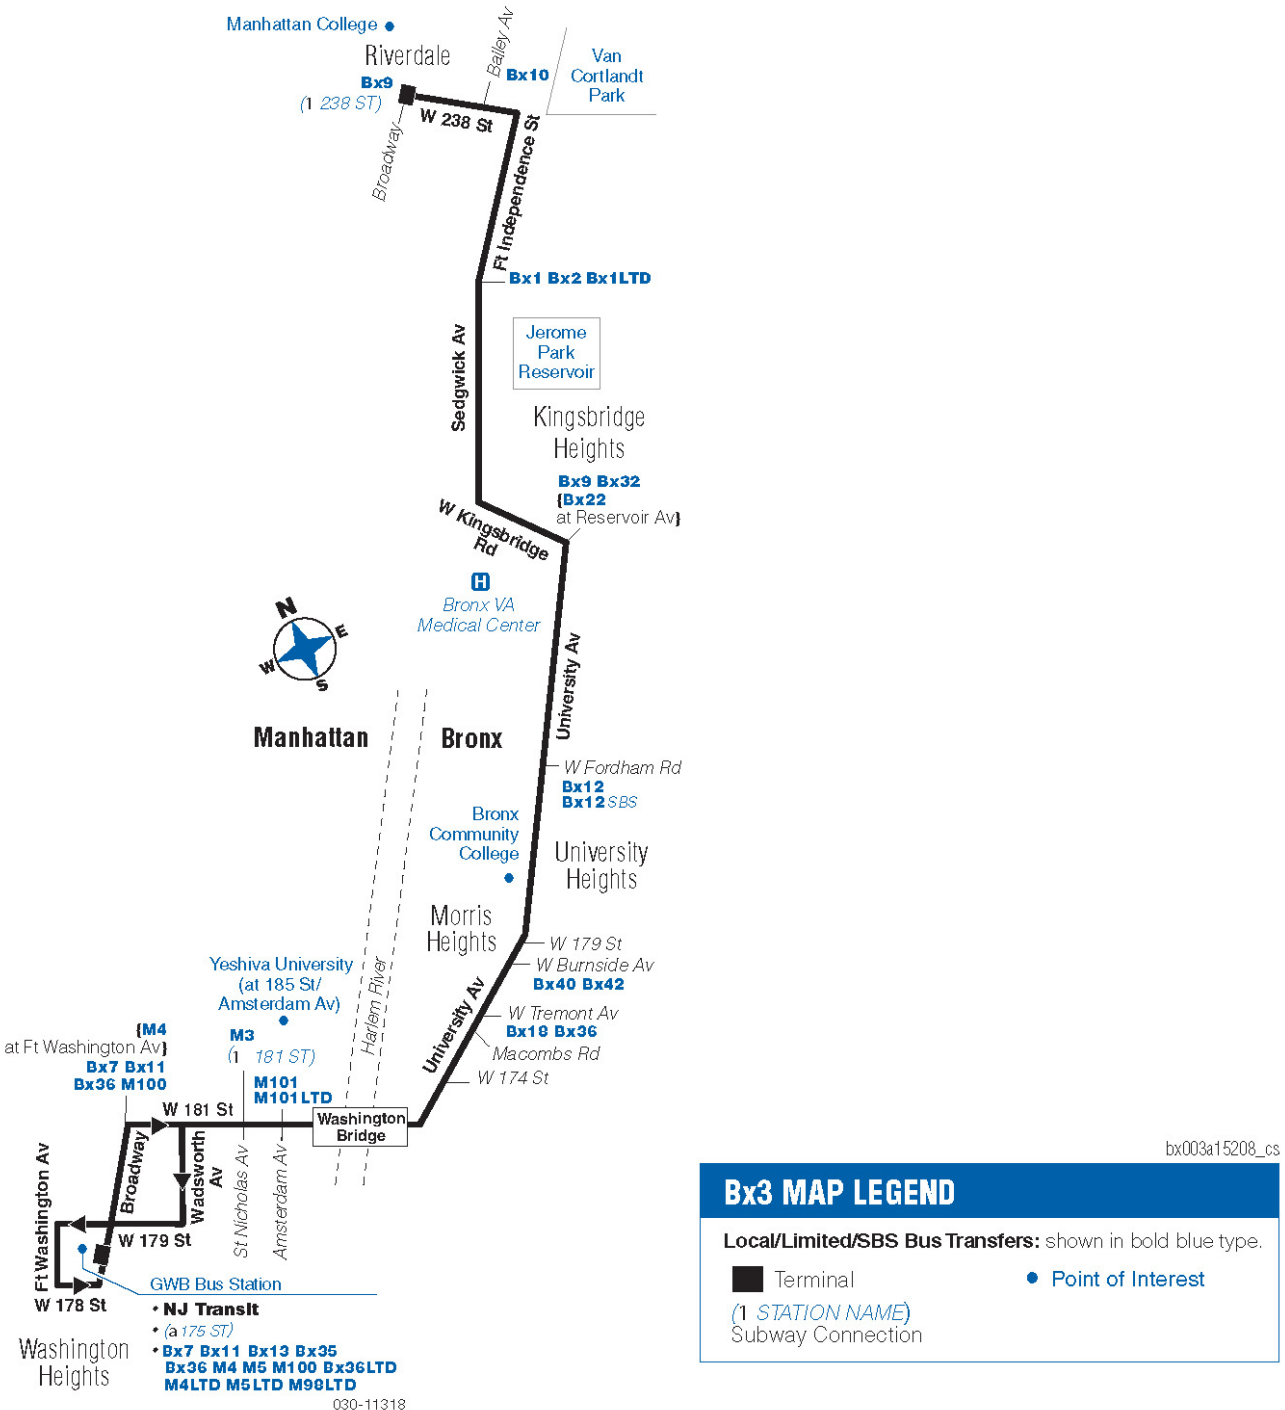

Bx3

Bus Timetable New York City Transit

Riverdale - George Washington Bridge via Sedgwick Av / University Av / W 181st St

Local Service

For accessible subway stations, travel directions and other information:

Effective June 26, 2022

[Visit www.mta.info](http://www.mta.info) or call us at 511