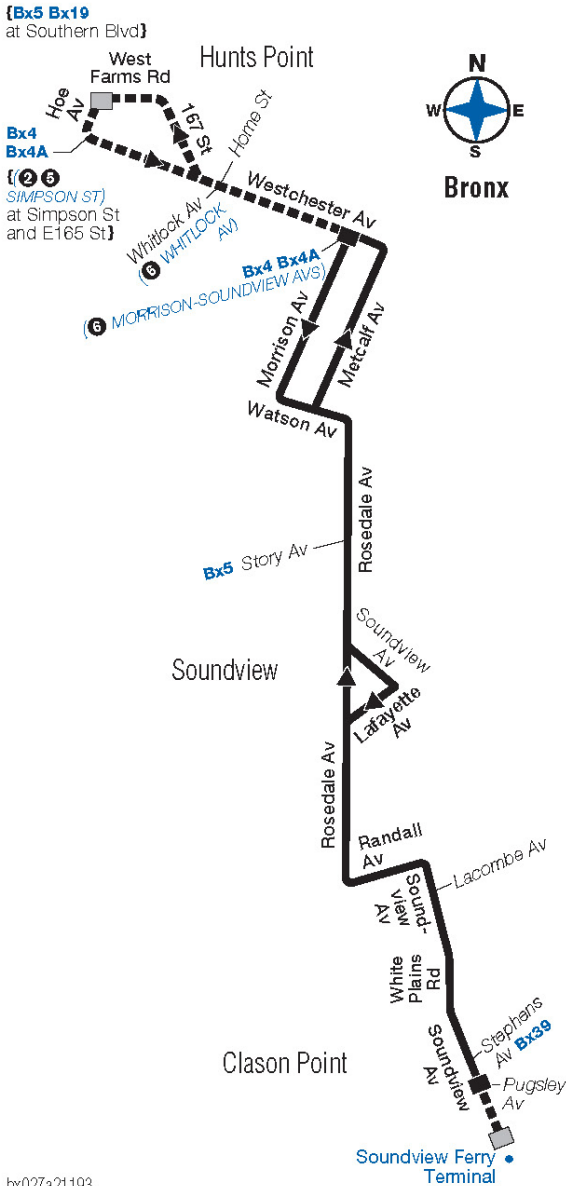

Bx27

Bus Timetable New York City Transit

Clasons Pt - Gladstone Sq via Westchester Av / Soundview Av

Local Service

For accessible subway stations, travel directions and other information:

Effective September 4, 2022

Visit www.mta.info or call us at 511

bx027a21193

Bx27 MAP LEGEND

Local/Limited/SBS Bus Transfers: shown in bold blue type.

- Terminal
- Part-time Terminal
- **(2 STATION NAME)**
  Subway Connection
- Part-time Service