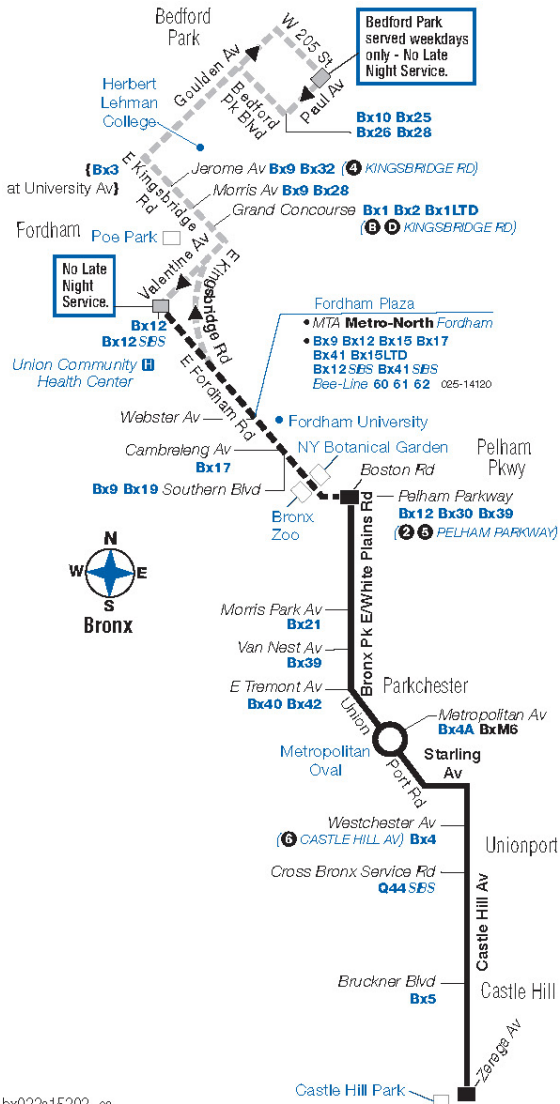

Bx22

Bus Timetable New York City Transit

Bedford Park - Castle Hill via Castle Hill Av / Fordham Rd

Local Service

For accessible subway stations, travel directions and other information:

Effective June 26, 2022

Visit www.mta.info or call us at 511

bx022a15202_cs

Bx22 MAP LEGEND

Local/Limited/SBS Bus Transfers: shown in bold blue type.
Express Bus Transfers: shown in bold black type.

Terminal	<i>MTA Metro-North Railroad Station</i>
Part-time Terminal	
(G STATION NAME) Subway Connection	Part-time - No Late Night Service
Point of Interest	Weekday Only Service