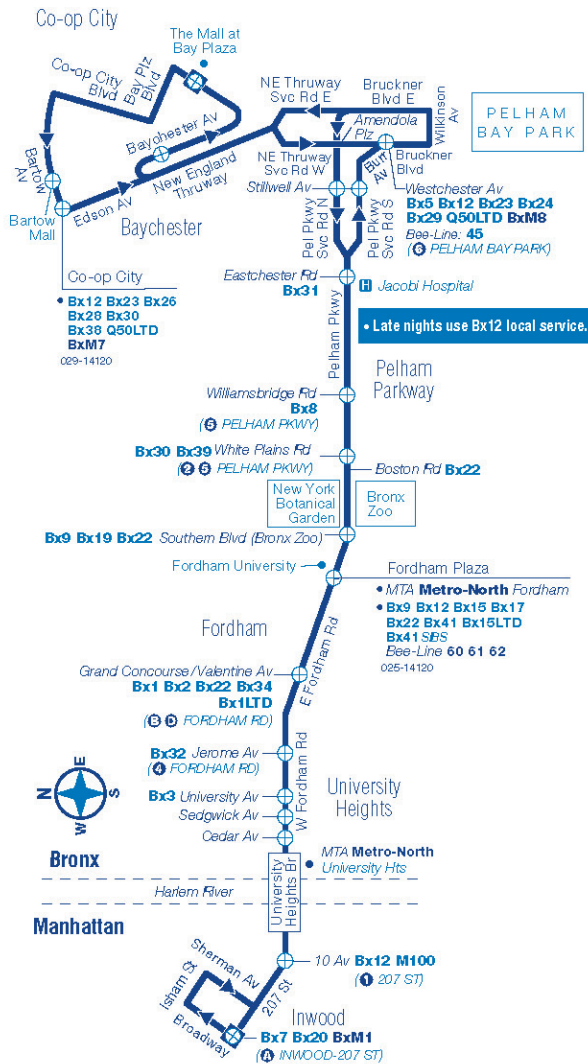

Bx12-SBS

Bus Timetable
New York City Transit

Bay Plaza - Inwood Select Bus Service via Pelham Pkwy / Fordham Rd

+selectbusservice

For accessible subway stations, travel directions and other information:

Visit www.mta.info or call us at 511

Effective June 26, 2022

bx012s16334_cs

Bx12+selectbusservice MAP LEGEND

- **Local/Limited/SBS Bus Transfers:** shown in bold light blue type.
- **Express Bus Transfers:** shown in bold dark blue type.
- **+selectbusservice** (2) STATION NAME
  Subway Connection
- Terminal
- Stop
- **MTA Metro-North**
  Railroad Station
- Point of Interest
- Summer only – Bx12 local buses provide service to Orchard Beach