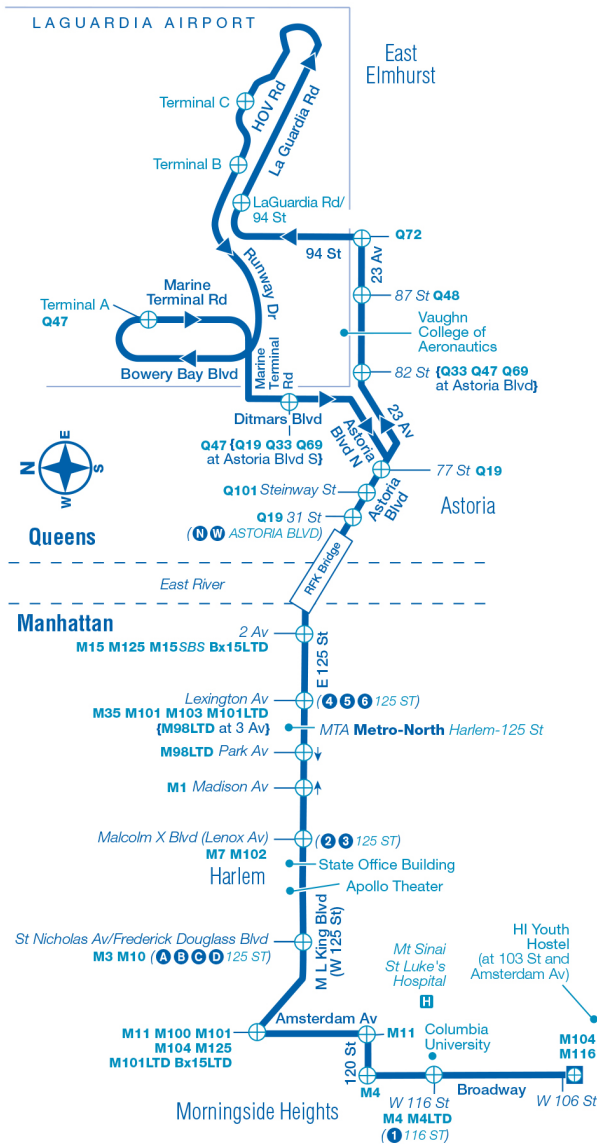

Bold times denote PM hours.

LaGuardia Airport Laguardia / Terminal C	Harlem E 125 St / Lexington Av	Upper W Side W 106 St / Broadway
8:27	9:00	9:17
8:35	9:08	9:25
8:47	9:20	9:37
8:55	9:28	9:45
9:07	9:39	9:56
9:19	9:51	10:08
9:31	10:03	10:20
9:43	10:15	10:32
9:55	10:27	10:44
10:07	10:39	10:56
10:19	10:51	11:08
10:29	11:01	11:18
10:41	11:13	11:30
10:52	11:24	11:41
11:04	11:36	11:53
11:16	11:48	12:05
11:28	12:00	12:15
11:40	12:12	12:27
11:52	12:24	12:39
12:04	12:35	12:49
12:16	12:47	1:01
12:27	12:58	1:12
12:43	1:12	1:26
12:58	1:27	1:41
1:09	1:38	1:51
1:39	2:05	2:18

M60-SBS

Bus Timetable
New York City Transit

West Side - LaGuardia Airport Select Bus Service via 125th St / Astoria Blvd

+selectbusservice

For accessible subway stations, travel directions and other information:

Effective September 4, 2022

Visit www.mta.info or call us at 511

ma060s21118

M60+selectbusservice MAP LEGEND

Local/Limited/SBS Bus Transfers: shown in bold blue type.

- Terminal
- Stop
- (5 STATION NAME) Subway Connection
- Point of Interest
- MTA Metro-North Railroad Station