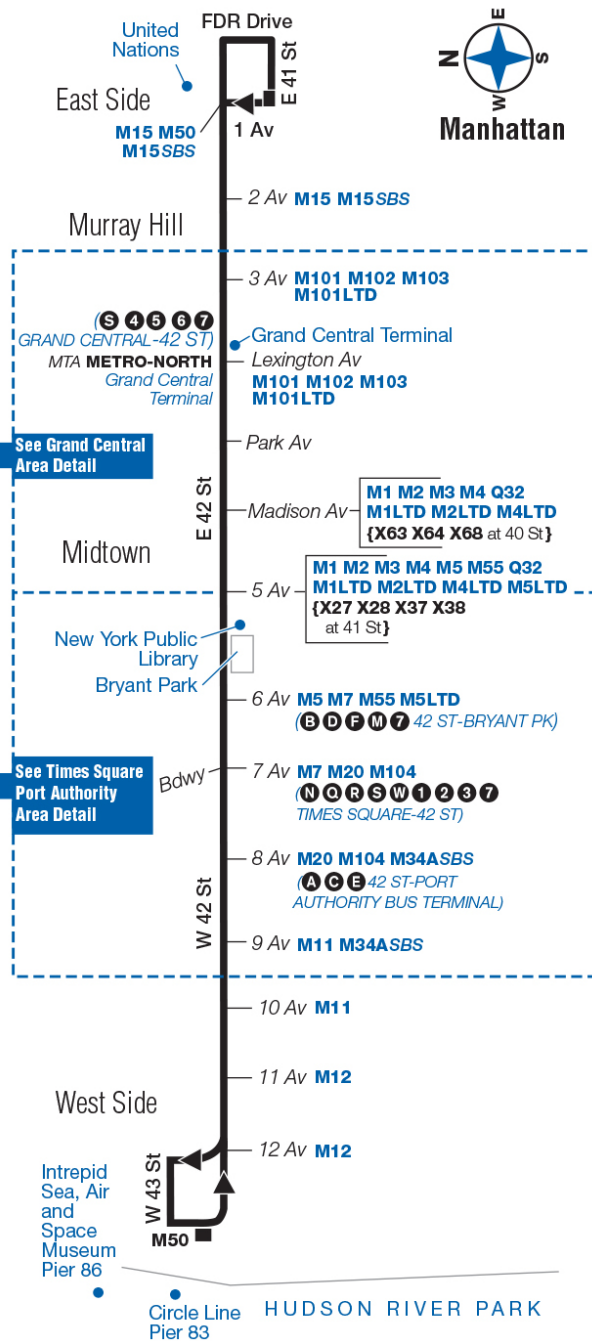

Bold times denote PM hours.

East Side E 41 St / 1 Av	Grand Cent Term E 42 St / Lexington Av	Midtown W 42 St / Broadway	PA Bus Term W 42 St / 8 Av	Circle Line 12 Av / W 42 St
4:30	4:36	4:42	4:45	4:51
4:40	4:46	4:52	4:55	5:01
4:50	4:56	5:02	5:05	5:11
5:00	5:06	5:12	5:15	5:21
5:10	5:16	5:22	5:25	5:31
5:20	5:26	5:32	5:35	5:41
5:30	5:36	5:42	5:45	5:51
5:40	5:46	5:52	5:55	6:01
5:50	5:56	6:02	6:05	6:11
6:00	6:05	6:11	6:14	6:20
6:10	6:15	6:21	6:24	6:30
6:20	6:25	6:31	6:34	6:40
6:30	6:35	6:41	6:44	6:50
6:40	6:45	6:51	6:54	7:00
6:50	6:55	7:01	7:04	7:10
7:05	7:10	7:16	7:19	7:25
7:20	7:25	7:31	7:34	7:40
7:35	7:40	7:46	7:49	7:55
7:50	7:55	8:01	8:04	8:10
8:05	8:10	8:16	8:19	8:25
8:20	8:25	8:31	8:34	8:40
8:35	8:40	8:46	8:49	8:55
8:50	8:55	9:01	9:04	9:10
9:05	9:10	9:16	9:19	9:25
9:20	9:25	9:31	9:34	9:40
9:35	9:40	9:46	9:49	9:55
9:50	9:55	10:01	10:03	10:09
10:05	10:09	10:14	10:16	10:22
10:20	10:24	10:29	10:31	10:37
10:40	10:44	10:49	10:51	10:57
11:00	11:04	11:09	11:11	11:17
11:20	11:24	11:29	11:31	11:37
11:40	11:44	11:49	11:51	11:57
12:00	12:04	12:09	12:11	12:17
12:20	12:24	12:29	12:31	12:35
12:40	12:43	12:48	12:50	12:54
1:05	1:08	1:13	1:15	1:19

M42

Bus Timetable New York City Transit

United Nations - W 42 St Pier via 42nd St Crosstown

Local Service

Effective June 26, 2022

For accessible subway stations, travel directions and other information:

[Visit www.mta.info](http://www.mta.info) or call us at 511