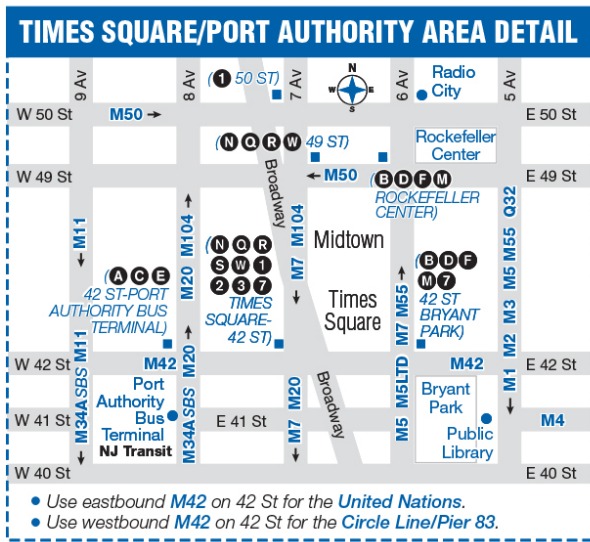

Bold times denote PM hours.

East Side E 41 St / 1 Av	Grand Cent Term E 42 St / Lexington Av	Midtown W 42 St / Broadway	PA Bus Term W 42 St / 8 Av	Circle Line 12 Av / W 42 St
4:30	4:36	4:42	4:45	4:51
4:40	4:46	4:52	4:55	5:01
4:50	4:56	5:02	5:05	5:11
5:00	5:06	5:12	5:15	5:21
5:10	5:16	5:22	5:25	5:31
5:20	5:26	5:32	5:35	5:41
5:30	5:36	5:42	5:45	5:51
5:40	5:46	5:52	5:55	6:01
5:50	5:56	6:02	6:05	6:11
6:00	6:05	6:11	6:14	6:20
6:10	6:15	6:21	6:24	6:30
6:20	6:25	6:31	6:34	6:40
6:30	6:35	6:41	6:44	6:50
6:40	6:45	6:51	6:54	7:00
6:50	6:55	7:01	7:04	7:10
7:05	7:10	7:16	7:19	7:25
7:20	7:25	7:31	7:34	7:40
7:35	7:40	7:46	7:49	7:55
7:50	7:55	8:01	8:04	8:10
8:05	8:10	8:16	8:19	8:25
8:20	8:25	8:31	8:34	8:40
8:35	8:40	8:46	8:49	8:55
8:50	8:55	9:01	9:04	9:10
9:05	9:10	9:16	9:19	9:25
9:20	9:25	9:31	9:34	9:40
9:35	9:40	9:46	9:49	9:55
9:50	9:55	10:01	10:03	10:09
10:05	10:09	10:14	10:16	10:22
10:20	10:24	10:29	10:31	10:37
10:40	10:44	10:49	10:51	10:57
11:00	11:04	11:09	11:11	11:17
11:20	11:24	11:29	11:31	11:37
11:40	11:44	11:49	11:51	11:57
12:00	12:04	12:09	12:11	12:17
12:20	12:24	12:29	12:31	12:35
12:40	12:43	12:48	12:50	12:54
1:05	1:08	1:13	1:15	1:19

M42

Bus Timetable New York City Transit

United Nations - W 42 St Pier via 42nd St Crosstown

Local Service

Effective June 26, 2022

For accessible subway stations, travel directions and other information:

[Visit www.mta.info](http://www.mta.info) or call us at 511

M42 MAP LEGEND

Local/Limited/SBS Bus Transfers: shown in bold blue type.
Express Bus Transfers: shown in bold black type.

- Terminal
- MTA Metro-North Station Name
- STATION NAME
- Connecting Subway Line
- Point of Interest