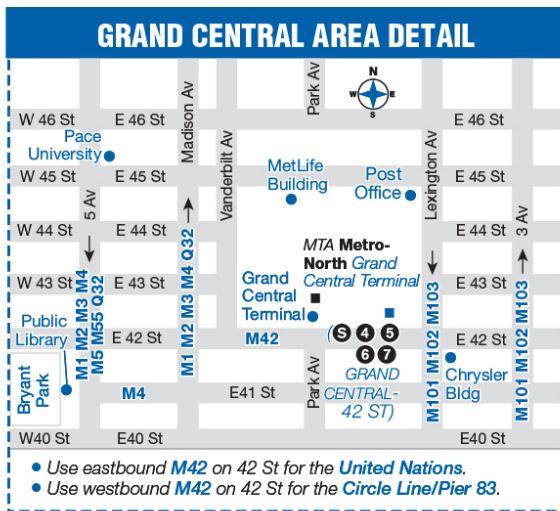

Bold times denote PM hours.

East Side E 41 St / 1 Av	Grand Cent Term E 42 St / Lexington Av	Midtown W 42 St / Broadway	PA Bus Term W 42 St / 8 Av	Circle Line 12 Av / W 42 St
4:30	4:36	4:42	4:45	4:51
4:40	4:46	4:52	4:55	5:01
4:50	4:56	5:02	5:05	5:11
5:00	5:06	5:12	5:15	5:21
5:10	5:16	5:22	5:25	5:31
5:20	5:26	5:32	5:35	5:41
5:30	5:36	5:42	5:45	5:51
5:40	5:46	5:52	5:55	6:01
5:50	5:56	6:02	6:05	6:11
6:00	6:05	6:11	6:14	6:20
6:10	6:15	6:21	6:24	6:30
6:20	6:25	6:31	6:34	6:40
6:30	6:35	6:41	6:44	6:50
6:40	6:45	6:51	6:54	7:00
6:50	6:55	7:01	7:04	7:10
7:05	7:10	7:16	7:19	7:25
7:20	7:25	7:31	7:34	7:40
7:35	7:40	7:46	7:49	7:55
7:50	7:55	8:01	8:04	8:10
8:05	8:10	8:16	8:19	8:25
8:20	8:25	8:31	8:34	8:40
8:35	8:40	8:46	8:49	8:55
8:50	8:55	9:01	9:04	9:10
9:05	9:10	9:16	9:19	9:25
9:20	9:25	9:31	9:34	9:40
9:35	9:40	9:46	9:49	9:55
9:50	9:55	10:01	10:03	10:09
10:05	10:09	10:14	10:16	10:22
10:20	10:24	10:29	10:31	10:37
10:40	10:44	10:49	10:51	10:57
11:00	11:04	11:09	11:11	11:17
11:20	11:24	11:29	11:31	11:37
11:40	11:44	11:49	11:51	11:57
12:00	12:04	12:09	12:11	12:17
12:20	12:24	12:29	12:31	12:35
12:40	12:43	12:48	12:50	12:54
1:05	1:08	1:13	1:15	1:19

M42

Bus Timetable New York City Transit

United Nations - W 42 St Pier via 42nd St Crosstown

Local Service

Effective June 26, 2022

For accessible subway stations, travel directions and other information:

[Visit www.mta.info](http://www.mta.info) or call us at 511

M42 MAP LEGEND

Local/Limited/SBS Bus Transfers: shown in bold blue type.
Express Bus Transfers: shown in bold black type.

- Terminal
- MTA Metro-North Station Name
- STATION NAME
- Connecting Subway Line
- Point of Interest