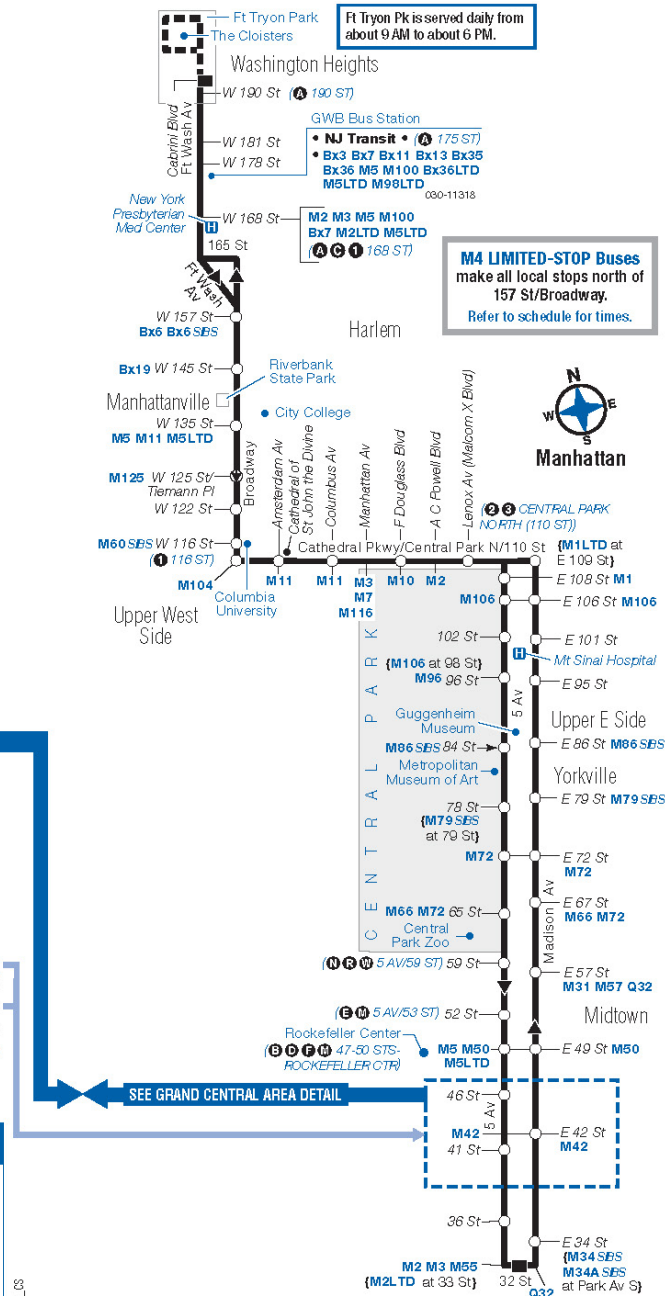

ad_gd_18113

FROM MANHATTAN
{X27 X28 X37 X38 at 5 Av & 44 St}
{X27 X28 X37 X38 at 5 Av & 41 St}
{X63 X64 X68 at Madison Av & 40 St}

Express bus schedules available at www.mta.info

M4 MAP LEGEND

Local/Limited/SBS Bus Transfers: shown in bold blue type.
Express Bus Transfers: shown in bold black type.

- Terminal
- Limited-Stop
- Stops in direction indicated.
- Part-time Service
- (6 STATION NAME) Subway Connection
- MTA Metro-North Station Name
- Point of Interest