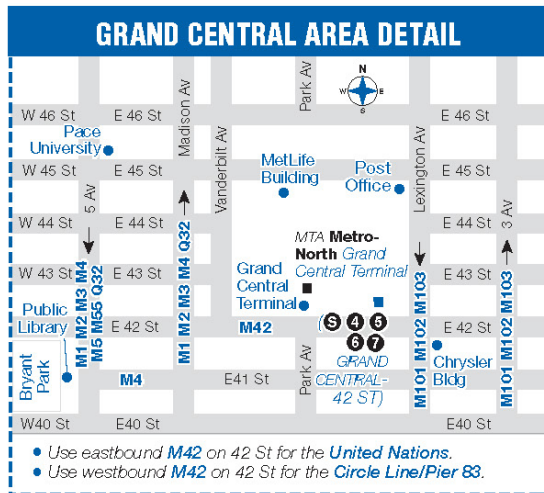

M3

Bus Timetable New York City Transit

Fort George - East Village via 5th Av / Madison Av / St Nicholas Av

Local Service

For accessible subway stations, travel directions and other information:

Effective September 4, 2022

Visit www.mta.info or call us at 511

ad_gct_18113

- Use eastbound **M42** on 42 St for the **United Nations**.
- Use westbound **M42** on 42 St for the **Circle Line/Pier 83**.

FROM MANHATTAN
 {X27 X28 X37 X38 at 5 Av & 41 St}
 {X27 X28 X37 X38 at 5 Av & 44 St}
 {X63 X64 X68 at Madison Av & 40 St}