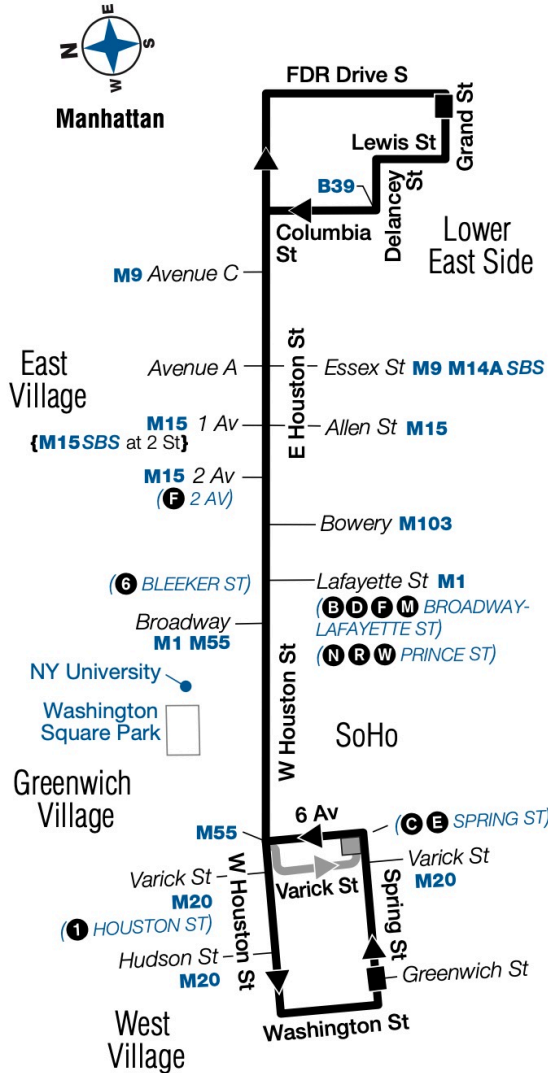

M21 Sunday

To West Village

Lower E Side Grand St / Fdr Drive	E Village E Houston St / Av C	E Village E Houston St / 1 Av	Lower E Side E Houston St / Crosby St	W Village W Houston St / Sullivan St	W Village Washington St / W Houston St
7:00	7:04	7:07	7:11	7:15	7:19
7:30	7:34	7:37	7:41	7:45	7:49
8:00	8:04	8:07	8:11	8:15	8:19
8:30	8:34	8:37	8:41	8:45	8:49
9:00	9:04	9:07	9:11	9:15	9:19
9:30	9:34	9:37	9:41	9:45	9:49
10:00	10:05	10:08	10:12	10:15	10:21
10:30	10:35	10:38	10:42	10:45	10:51
11:00	11:05	11:08	11:12	11:15	11:21
11:30	11:35	11:38	11:42	11:45	11:51
12:00	12:05	12:08	12:14	12:17	12:23
12:30	12:35	12:38	12:44	12:47	12:53
1:00	1:05	1:08	1:14	1:17	1:23
1:30	1:35	1:38	1:44	1:47	1:53
2:00	2:05	2:08	2:14	2:17	2:23
2:30	2:35	2:38	2:44	2:47	2:53
3:00	3:05	3:08	3:14	3:17	3:23
3:30	3:35	3:38	3:44	3:47	3:53
4:00	4:04	4:07	4:13	4:16	4:21
4:30	4:34	4:37	4:43	4:46	4:51
5:00	5:04	5:07	5:13	5:16	5:21
5:30	5:34	5:37	5:43	5:46	5:51
6:00	6:04	6:07	6:13	6:16	6:21
6:30	6:34	6:37	6:43	6:46	6:51
7:00	7:04	7:07	7:13	7:16	7:21
7:30	7:33	7:36	7:40	7:44	7:48
8:00	8:03	8:06	8:10	8:14	8:18
8:30	8:33	8:36	8:40	8:44	8:48
9:00	9:03	9:06	9:10	9:14	9:18
9:30	9:33	9:36	9:40	9:44	9:48
10:00	10:03	10:06	10:10	10:14	10:18
10:30	10:33	10:36	10:40	10:44	10:48
11:00	11:03	11:06	11:10	11:14	11:18
11:30	11:33	11:36	11:40	11:44	11:48

M21

Bus Timetable New York City Transit

Lower East Side - West Village via Houston St Crosstown

Local Service

For accessible subway stations, travel directions and other information:

Effective June 26, 2022

Visit www.mta.info or call us at 511

ma021a21319_cs

M21 MAP LEGEND

Local/Limited/SBS Bus Transfers: shown in bold blue type.

- Terminal
- Point of Interest
- (F) STATION NAME**
Subway Connection
- Short-turn path,
4 - 7 pm weekdays
- Short-turn Terminal