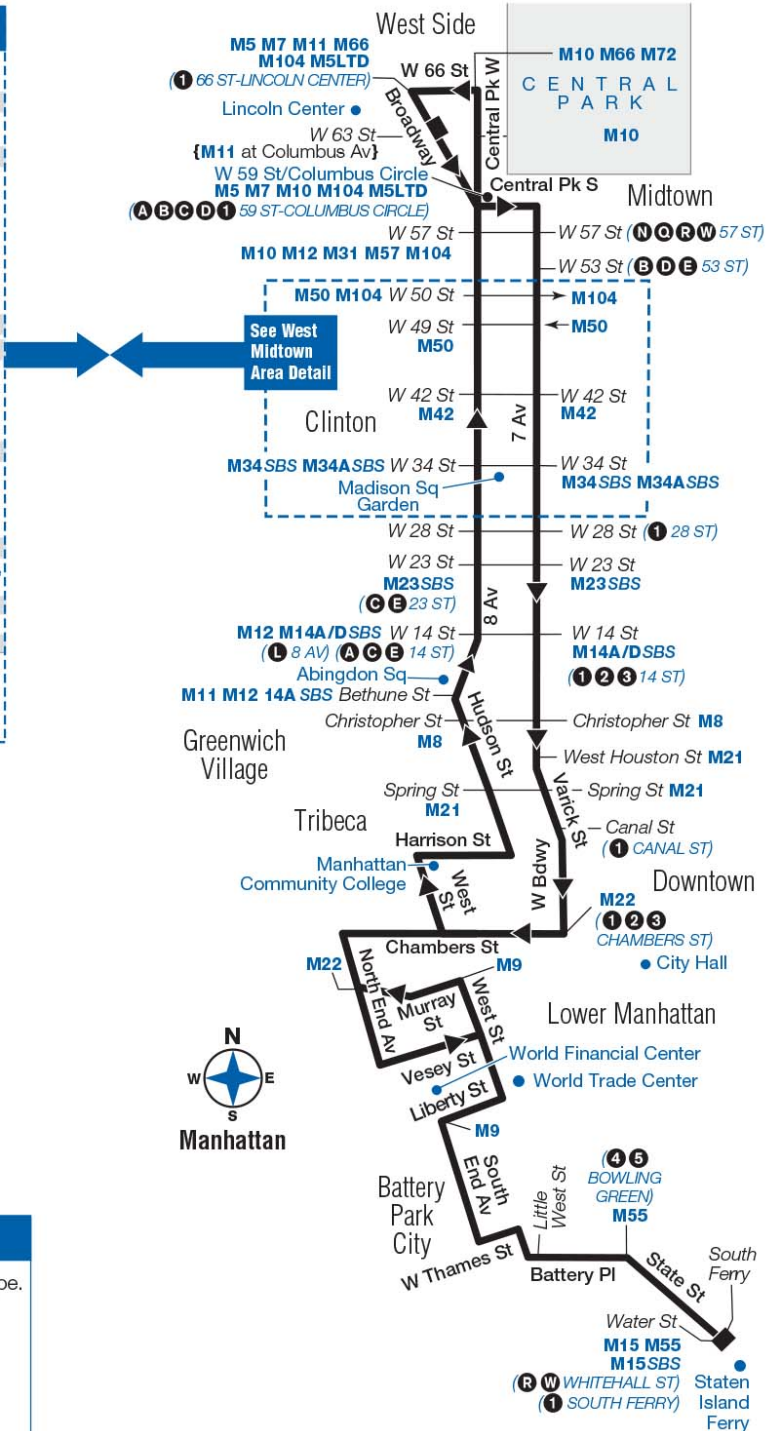

ma020a19151_cs

M20 MAP LEGEND

Local/Limited/SBS Bus Transfers: shown in bold blue type.

- Terminal
- MTA LIRR Station Name
- (4) STATION NAME Subway Connection
- Point of Interest