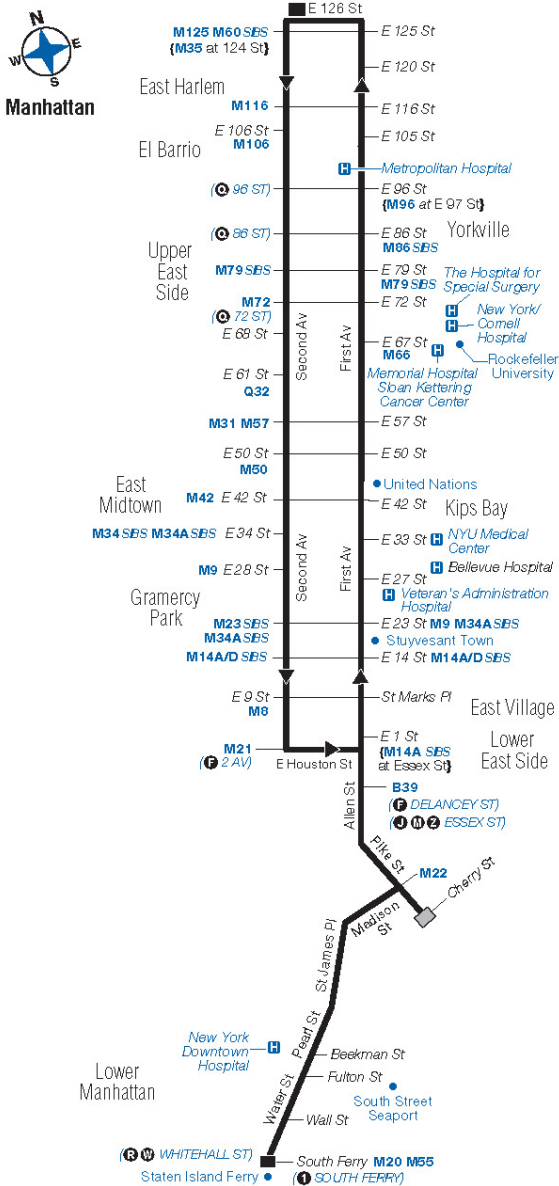

E Harlem E 126 St / 2 Av	E Harlem 2 Av / E 96 St	Upper E Side 2 Av / E 78 St	E Midtown 2 Av / E 50 St	E Midtown 2 Av / E 33 St	E Midtown 2 Av / E 14 St	E Village Allen St / E Houston St	Lower E Side Pike St / Madison St	Lower E Side Pike St / South St	Downtown South St / Whitehall St
8:50	9:03	9:11	9:23	9:29	9:36	9:47	9:53	-	10:04
9:05	9:17	9:25	9:37	9:43	9:50	10:01	10:07	-	10:18
9:20	9:32	9:40	9:52	9:58	10:05	10:15	10:21	-	10:32
9:35	9:47	9:55	10:06	10:11	10:18	10:28	10:34	-	10:44
9:50	10:02	10:09	10:19	10:24	10:31	10:39	10:45	-	10:55
10:05	10:16	10:23	10:33	10:38	10:45	10:53	10:59	-	11:09
10:17	10:28	10:35	10:46	10:51	10:58	11:06	11:12	-	11:22
10:29	10:41	10:46	10:57	11:02	11:09	11:17	11:23	-	11:33
10:41	10:52	10:57	11:08	11:13	11:20	11:28	11:34	-	11:44
10:53	11:04	11:09	11:20	11:25	11:32	11:39	11:45	-	11:55
11:05	11:16	11:21	11:32	11:37	11:44	11:51	11:57	-	12:07
11:17	11:28	11:33	11:42	11:47	11:54	12:01	12:06	-	12:15
11:30	11:42	11:47	11:56	12:01	12:07	12:15	12:20	-	12:29
12:00	12:09	12:14	12:23	12:27	12:33	12:41	12:46	-	12:55
12:30	12:39	12:44	12:53	12:57	1:03	1:11	1:16	-	1:25

M15

Bus Timetable New York City Transit

East Harlem - South Ferry via 1st Av / 2nd Av

Local Service

Effective September 4, 2022

For accessible subway stations, travel directions and other information:

[Visit www.mta.info](http://www.mta.info) or call us at 511