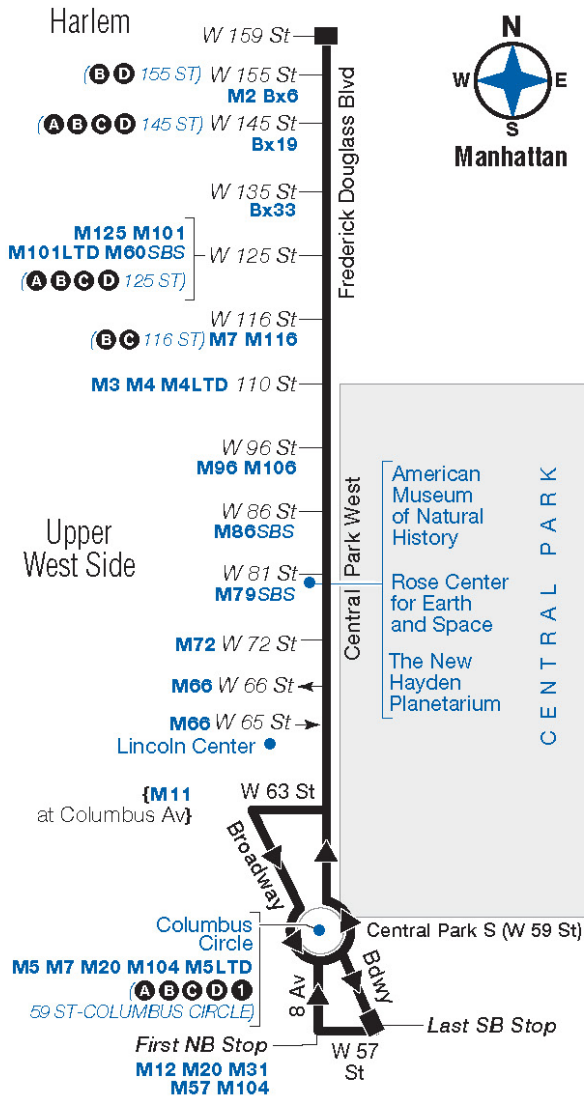

M10

Bus Timetable New York City Transit

Harlem - Columbus Circle via Central Park West / Frederick Douglass Blvd

Local Service

For accessible subway stations, travel directions and other information:

Effective June 26, 2022

Visit www.mta.info or call us at 511

ma010a17080_cs

M10 MAP LEGEND

Local/Limited/SBS Bus Transfers: shown in bold blue type.

■ Terminal   ● Point of Interest

(A STATION NAME)
Subway Connection