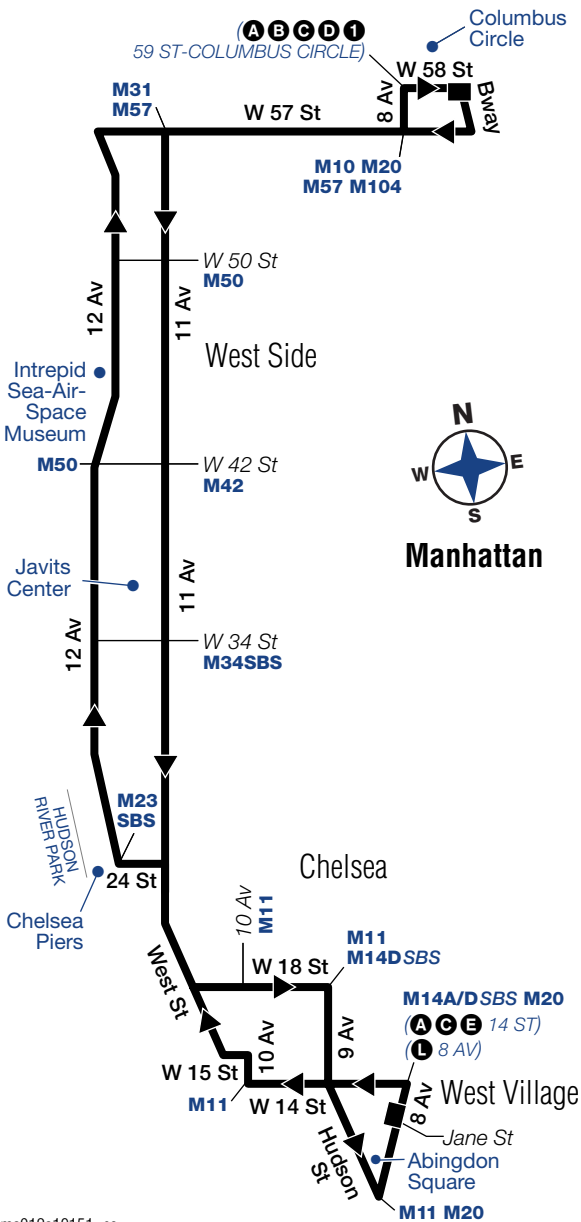

ma012a19151_cs

M12 MAP LEGEND

Local/Limited/SBS Bus Transfers: shown in bold blue type.

Terminal

Point of Interest

(A STATION NAME)

Subway Connection

For Accessible subway stations, travel directions and other information:

Call 511 or visit www.mta.info